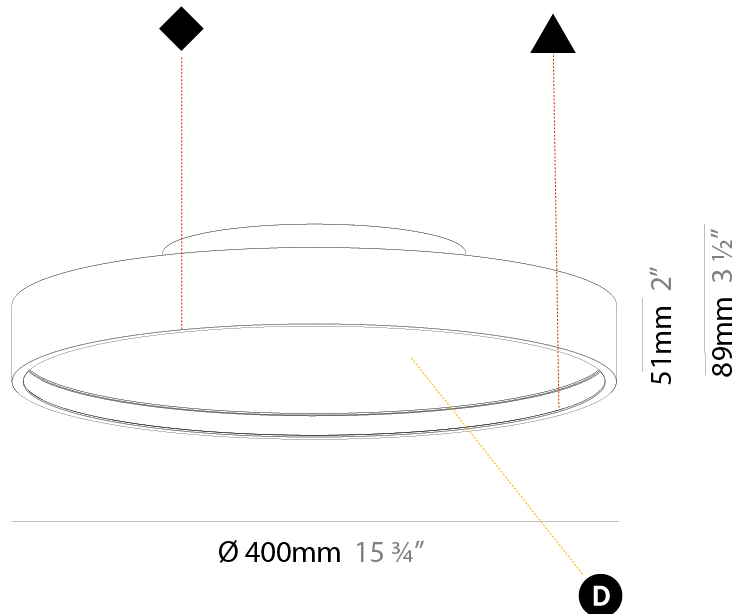

1. To build a product code in our configurator select the specify button on the base model # product page
2. To build a manual product code on this datasheet choose from the options listed below in blue font and add the suffix to the base model #

GENERAL

Series: Sign Diva
Subseries: Sign Diva Korona
Brand: Prolicht
Division: Architectural
Mounting Type: Surface
Mounting Location: Ceiling
Subcategory: Ambient

PHYSICAL

Shape: Round
Diameter (mm): 400
Diameter (in): 15 3/4
Height (mm): 89
Height (in): 3 1/2
Light Distribution: Direct
Weight (kg): 2.636
Weight (lbs): 5.811
Diffuser: [PMMA - Opal/Micro-Prism/Sparkling Secret/Vintage Industrial](#)
Fixture Finish: [SSR / BKV / CWI / CRY / HAB / UFT / ITA / RUA / FTG / MYG / LOD / PUS / FRO / FUP / KIA / POP / BLS / SPG / MEY / GOH / GUM / CHC / COM / ABZ / JAG / OBR / MOS / ROR](#)
Fixture Material: Extruded Aluminum / Steel

ELECTRICAL

Lamp Type: LED (Zhaga Standard)
Input Wattage (W): 19.8
Total Output Wattage (W): 16
Dimming: [Tri-Mode (Non-Dimming and Phase Dimming (120Vac only) and 0-10V Dimming)](#)
Driver Included: Yes
Driver Location: Integrated
Driver Type: Constant Current - Universal
Driver Class: Class 2
Input Voltage (V): 120 - 277
Constant Current (MA): 500

LED

Color Temperature (°K): [3000 / 3500 / 4000](#)
Max. Delivered Lumen (lm): 2260 / 2293 / 2340
CRI: >90 CRI
Lamp Life (hrs): 50000

OPTICAL

RATINGS AND CERTIFICATIONS

Certified By: Certified for North American Standards
IP rating: IP20