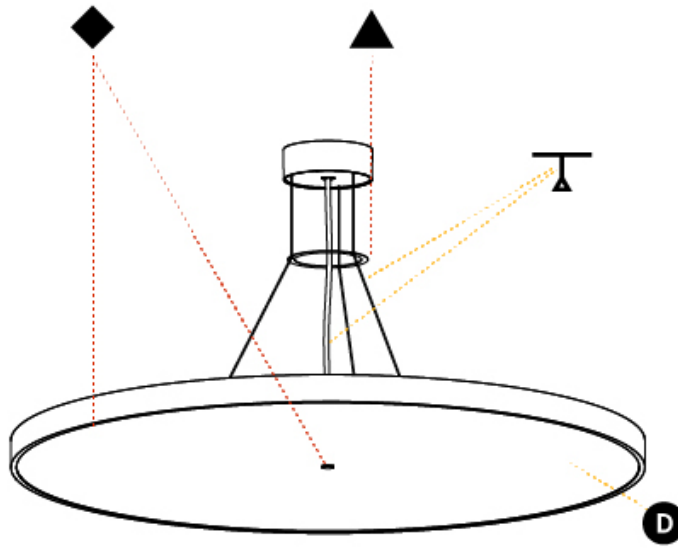

SIGN DIVA SUSPENSION

A300006-

PROJECT
TYPE
SPECIFIER
QUANTITY
DATE